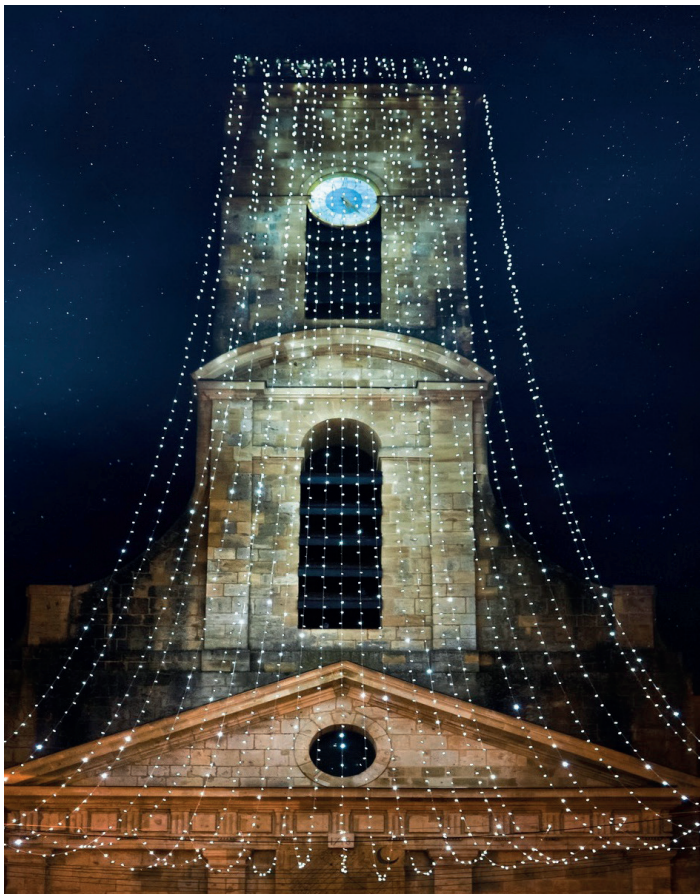

The background features a bokeh effect of out-of-focus light spots. A diagonal line of warm, golden-yellow and orange bokeh spots runs from the top-left towards the bottom-right. Scattered around this line are several cooler-toned bokeh spots in shades of light blue, teal, and pale green. The overall background is a dark, muted blue.

DÉCORATIONS

Guirlande guinguette
Câble noir

1€ le mètre/jour

Guirlande blanc chaud
Câble noir/blanc

0.80€ le mètre/jour

**Autres guirlandes ou rideaux lumineux
sur demande**

78

LETTRES LUMINEUSES