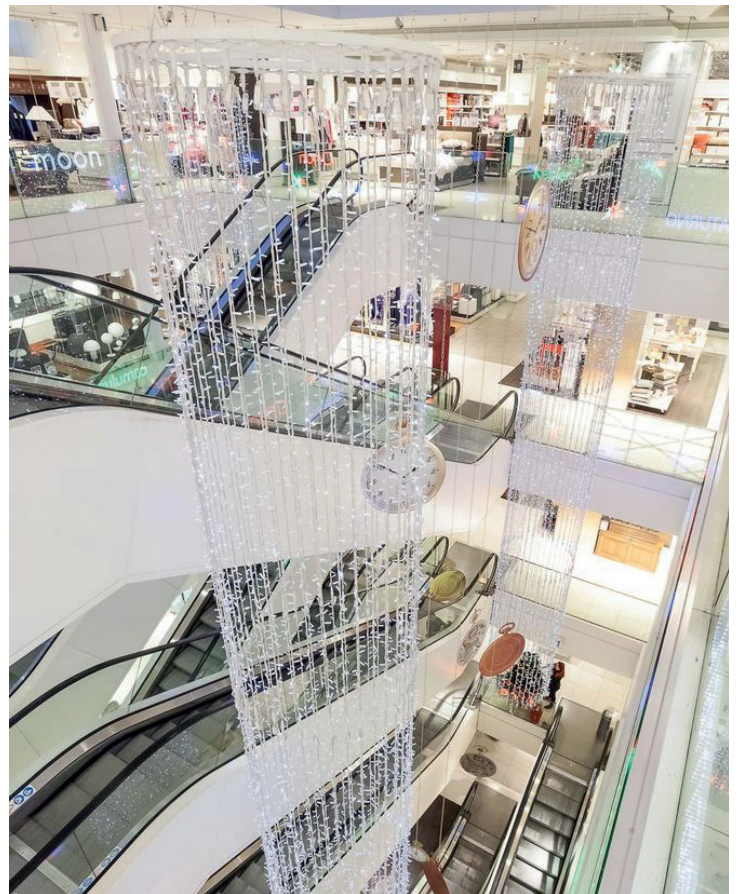

Guirlande guinguette
Câble noir

1€ le mètre/jour

Guirlande blanc chaud
Câble noir/blanc

0.80€ le mètre/jour

**Autres guirlandes ou rideaux lumineux
sur demande**

78