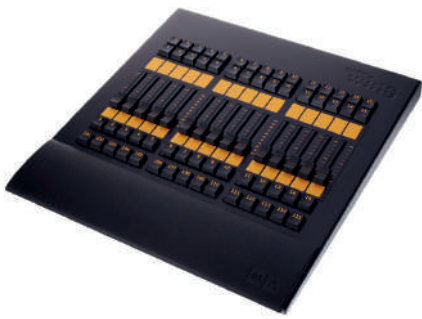

INFINIUM 3300
RGB

100€/jour

NEW

GRAND MA3 LIGHT
Console asservis
15 faders motorisés, 32 univers

380€/jour

GRAND MA3 COMMAND WING
Console asservis
10 faders motorisés, 8 univers

120€/jour

GRAND MA2 FADER WING